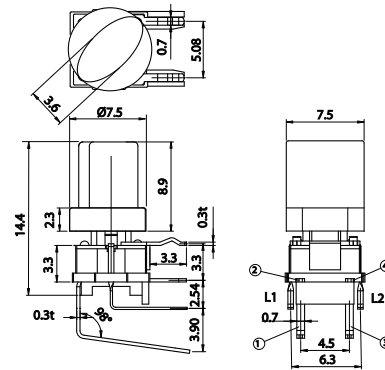

» Operating characteristics

Unit: mm

Dimensions

P.C.B Layout

**PB6151L-□-104**

**PB6152RSL**

**PB6156RSL-□-102**