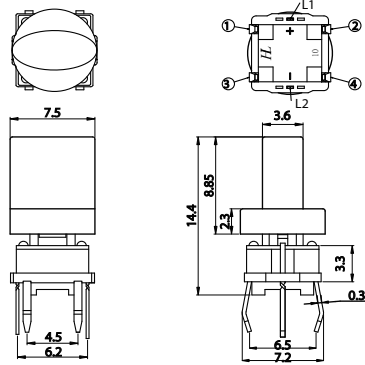

» Operating characteristics

Unit: mm

Dimensions

P.C.B Layout

**PB6151L-□-104**

**PB6152RSL**

**PB6156RSL-□-102**